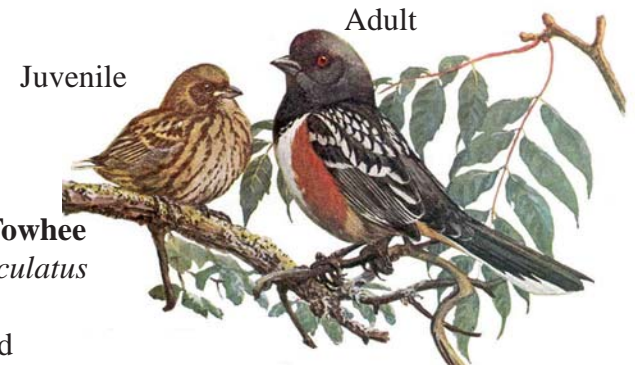

American Robin
Turdus migratorius
10"
Year-round

White-crowned Sparrow
Zonotrichia leucophrys
7"
October-April

Hermit Thrush
Catharus guttatus
6.75"
October - April

Golden-crowned Sparrow
Zonotrichia atricapilla
7.25"
October-April

Northern Mockingbird
Mimus polyglottos
10"
Year-round

Orange-crowned Warbler
Vermivora celata
5"
April - September

Wilson's Warbler
Wilsonia pusilla
4.75"
April - September

Yellow-rumped Warbler
Dendroica coronata
5.5"
October - April
Plumage variable

Black-headed Grosbeak
Pheucticus melanocephalus
8.5"
April - August

Townsend's Warbler
Dendroica townsendi
5"
October - April

Spotted Towhee
Pipilo maculatus
8.5"
Year-round