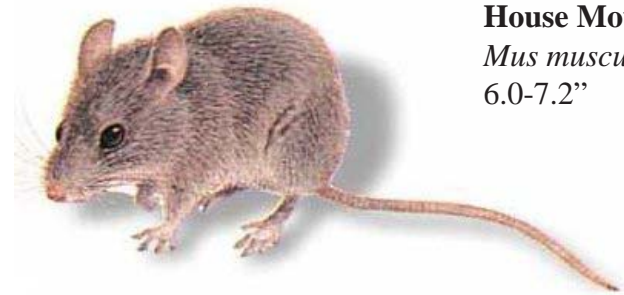

Year-round

Red-tailed Hawk

Buteo jamaicensis

19"

Year-round

Plumage variable; red tail acquired in spring of second year.

American Kestrel
Falco sparverius
9"
Year-round

Butterflies
Shown actual size

Anise Swallowtail
Papilio zelicaon
Wingspan: 3 - 3.125"
March - September

Male

California Quail
Callipepla californica
10"
Year-round

Western Tiger Swallowtail
Papilio rutulus
Wingspan: 3.5 - 4.375"
March - September

House Mouse
Mus musculus
6.0-7.2"

Western Harvest Mouse
Reithrodontomys megalotis
5.0-6.2"

North American Deermouse
Peromyscus maniculatus
4.8-9.0"

California Deermouse
Peromyscus californicus
8.8-10.4"

Mourning Dove
Zenaida macroura
12"
Year-round