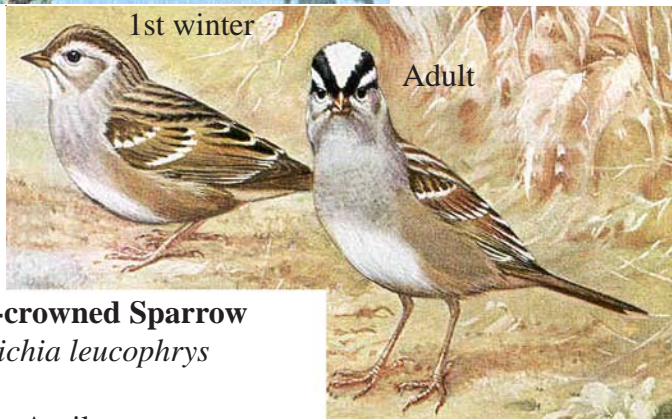

Bewick's Wren
Thryomanes bewickii
5.25"
Year-round

Adult

Juvenile

Dark-eyed Junco
Junco hyemalis
6.25"
Year-round

Wrentit
Chamaea fasciata
6.5"
Year-round

Fox Sparrow
Passerella iliaca
7"
October-April

Male

Female

Ruby-crowned Kinglet
Regulus calendula
4.25"
October - March

Similar to Hutton's Vireo.
Red crown seen infrequently

Song Sparrow
Melospiza melodia
6.25"
Year-round

California Towhee
Pipilo crissalis
9"
Year-round

American Robin
Turdus migratorius
10"
Year-round

White-crowned Sparrow
Zonotrichia leucophrys
7"
October-April

Hermit Thrush
Catharus guttatus
6.75"
October - April

Golden-crowned Sparrow
Zonotrichia atricapilla
7.25"
October-April

Northern Mockingbird
Mimus polyglottos
10"
Year-round

Orange-crowned Warbler
Vermivora celata
5"
April - September

Wilson's Warbler
Wilsonia pusilla
4.75"
April - September

Yellow-rumped Warbler
Dendroica coronata
5.5"
October - April
Plumage variable