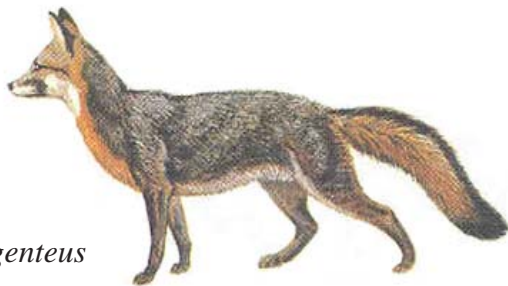

Gray Fox
Urocyon cinereoargenteus
32-60"
22