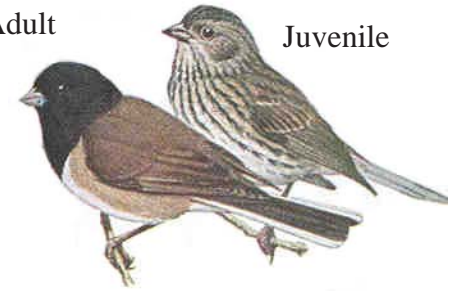

Adult male

Oak Titmouse
Baeolophus inornatus
5.75"
Year-round

American Goldfinch
Carduelis tristis
5"
Year-round

Purple Finch

Carpodacus purpureus

6"

Year-round

Chestnut-backed Chickadee

Poecile rufescens

4.75"

Year-round

Bushtit

Psaltriparus minimus

4.5"

Year-round. Often seen in flocks of seven or more.

Male

House Finch

Carpodacus mexicanus

5"

Year-round

Red-breasted Nuthatch

Sitta canadensis

4.5"

Year-round

Bewick's Wren
Thryomanes bewickii
5.25"
Year-round

Adult

Juvenile

Dark-eyed Junco
Junco hyemalis
6.25"
Year-round

Wrentit
Chamaea fasciata
6.5"
Year-round

Fox Sparrow
Passerella iliaca
7"
October-April

Male