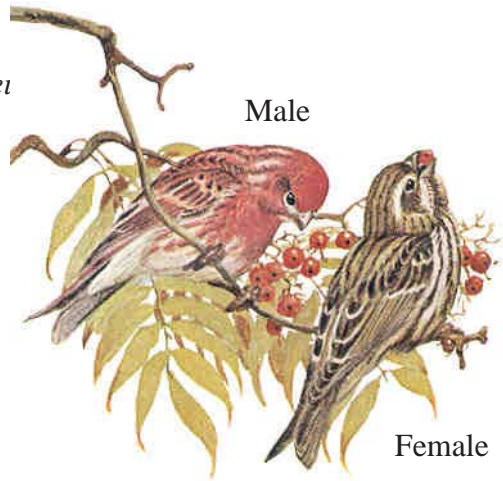

Adult male

Oak Titmouse
Baeolophus inornatus
5.75"
Year-round

American Goldfinch
Carduelis tristis
5"
Year-round

Purple Finch

Carpodacus purpureus

6"

Year-round

Chestnut-backed Chickadee

Poecile rufescens

4.75"

Year-round

Bushtit

Psaltriparus minimus

4.5"

Year-round. Often seen in flocks of seven or more.

Male