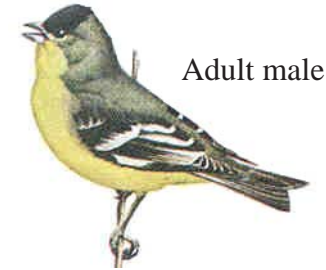

Violet-green Swallow
Tachycineta thalassina
5.25"
April - July

Pine Siskin
Carduelis pinus
5"
November-March

Barn Swallow
Hirundo rustica
6.75"
April - July

Lesser Goldfinch
Carduelis psaltria
4.5"
Year-round

Adult male

Oak Titmouse
Baeolophus inornatus
5.75"
Year-round

American Goldfinch
Carduelis tristis
5"
Year-round

Purple Finch

Carpodacus purpureus

6"

Year-round

Chestnut-backed Chickadee