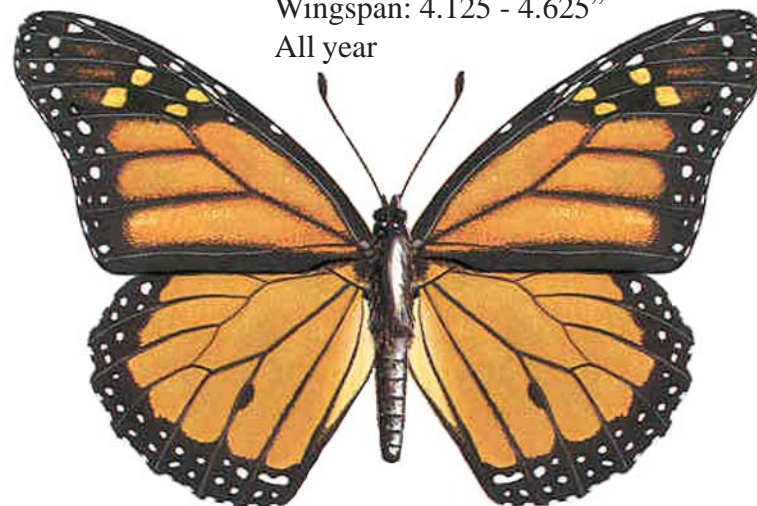

Butterflies

Anise Swallowtail	Cabbage White
Western Tiger Swallowtail	Variable Checkerspot
Pale Swallowtail	Lorquin's Admiral
West Coast Lady	California Ringlet
Painted Lady	Spring Azure / Echo Blue
Monarch	Common Checkered Skipper
California Sister	Umber Skipper
Mylitta Crescent	

NOTE ON MEASUREMENTS
Birds: Tip of beak to end of tail
Animals: Nose to end of tail

Monarch

Danaus plexippus

Wingspan: 4.125 - 4.625"

All year

California Sister

Adelpha bredowii

Wingspan: 2.375 - 3.5"

April - October

Pale Swallowtail

Papilio eurymedon

Wingspan: 3 - 3.75"

May - June

West Coast Lady

Vanessa annabella

Wingspan: 1.75 - 2.125