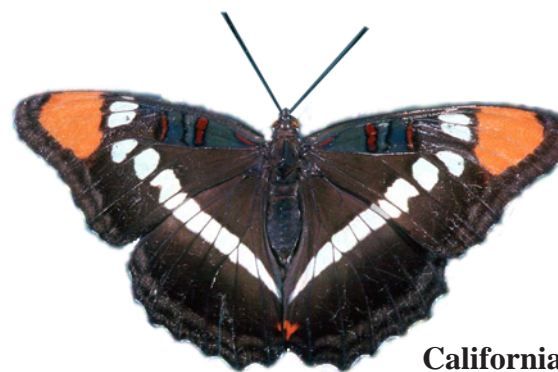

NOTE ON MEASUREMENTS
Birds: Tip of beak to end of tail
Animals: Nose to end of tail

Monarch

Danaus plexippus

Wingspan: 4.125 - 4.625"

All year

California Sister

Adelpha bredowii

Wingspan: 2.375 - 3.5"