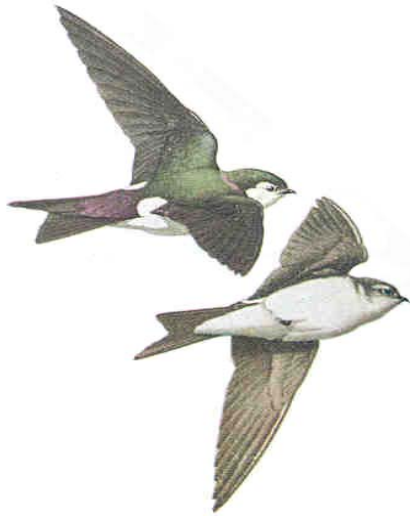

Coyote
Canis latrans
43-70"

Gray Fox
Urocyon cinereoargenteus
32-60"
22

Steller's Jay
Cyanocitta stelleri
11.5"
Year-round

Western Scrub Jay
Aphelocoma californica
11.5"
Year-round

Common Raven
Corvus corax
24"
Year-round