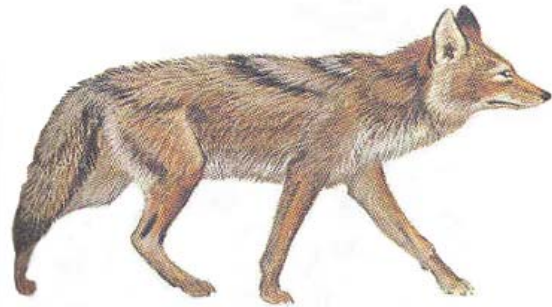

Hutton's Vireo
Vireo huttoni
5"
Year-round. Similar to
Ruby-crowned Kinglet.

Striped Skunk
Mephitis mephitis
20-28"

Northern Raccoon
Procyon lotor
26-45"

Ringtail
Bassariscus astutus
33-36"

Animals

Mule Deer
Odocoileus hemionus
to 78"