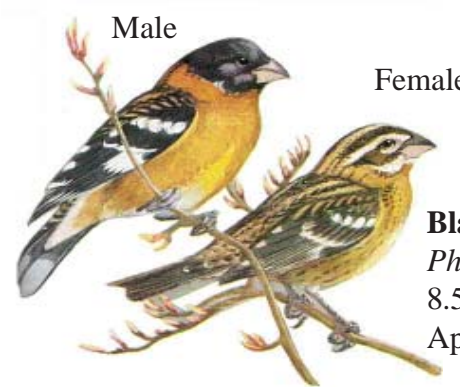

American Robin
Turdus migratorius
10"
Year-round

White-crowned Sparrow
Zonotrichia leucophrys
7"
October-April

Hermit Thrush
Catharus guttatus
6.75"
October - April

Golden-crowned Sparrow
Zonotrichia atricapilla
7.25"
October-April

Northern Mockingbird
Mimus polyglottos
10"
Year-round

Orange-crowned Warbler
Vermivora celata
5"
April - September

Wilson's Warbler
Wilsonia pusilla
4.75"
April - September

Yellow-rumped Warbler
Dendroica coronata
5.5"
October - April
Plumage variable

Black-headed Grosbeak
Pheucticus melanocephalus
8.5"
April - August

Townsend's Warbler
Dendroica townsendi
5"
October - April

Spotted Towhee
Pipilo maculatus
8.5"
Year-round