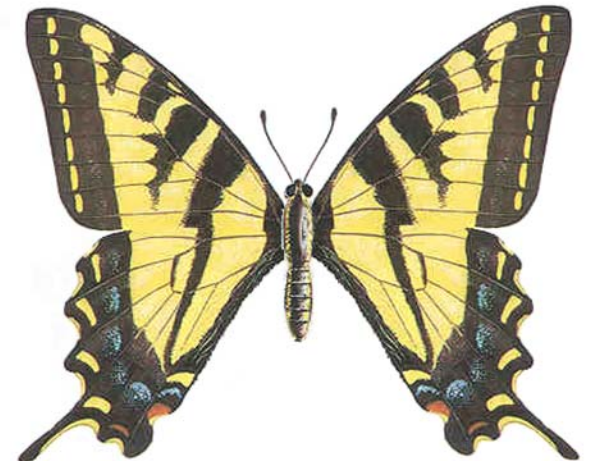

Year-round

Red-tailed Hawk

Buteo jamaicensis

19"

Year-round

Plumage variable; red tail acquired in spring of second year.

American Kestrel
Falco sparverius
9"
Year-round

Butterflies
Shown actual size

Anise Swallowtail
Papilio zelicaon
Wingspan: 3 - 3.125"
March - September

Male

California Quail
Callipepla californica
10"
Year-round

Western Tiger Swallowtail
Papilio rutulus
Wingspan: 3.5 - 4.375"
March - September