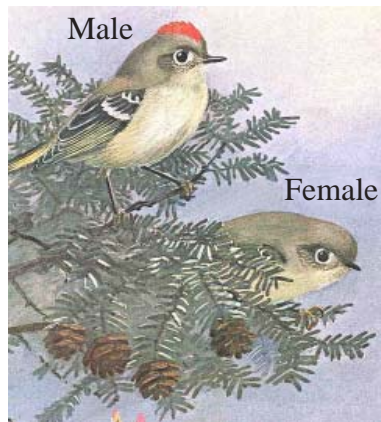

House Finch

Carpodacus mexicanus

5"

Year-round

Red-breasted Nuthatch

Sitta canadensis

4.5"

Year-round

Bewick's Wren
Thryomanes bewickii
5.25"
Year-round

Adult

Juvenile

Dark-eyed Junco
Junco hyemalis
6.25"
Year-round

Wrentit
Chamaea fasciata
6.5"
Year-round

Fox Sparrow
Passerella iliaca
7"
October-April

Male

Female

Ruby-crowned Kinglet
Regulus calendula
4.25"
October - March

Similar to Hutton's Vireo.
Red crown seen infrequently

Song Sparrow
Melospiza melodia
6.25"
Year-round

California Towhee
Pipilo crissalis
9"
Year-round

American Robin
Turdus migratorius
10"
Year-round

White-crowned Sparrow
Zonotrichia leucophrys
7"
October-April

Hermit Thrush
Catharus guttatus
6.75"
October - April

Golden-crowned Sparrow
Zonotrichia atricapilla
7.25"
October-April