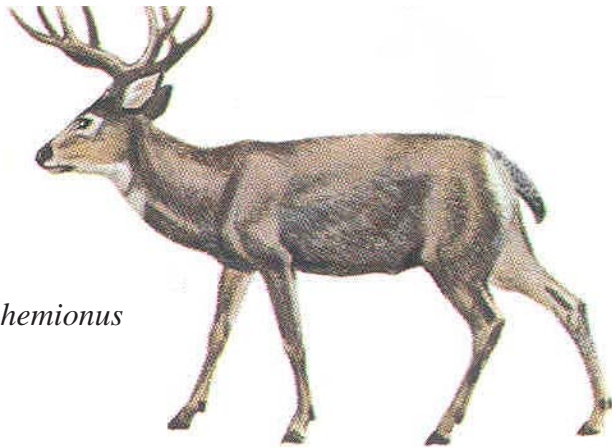

Hutton's Vireo
Vireo huttoni
5"
Year-round. Similar to
Ruby-crowned Kinglet.

Striped Skunk
Mephitis mephitis
20-28"

Northern Raccoon
Procyon lotor
26-45"

Ringtail
Bassariscus astutus
33-36"

Animals

Mule Deer
Odocoileus hemionus
to 78"