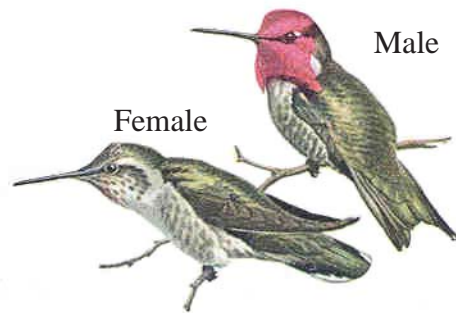

House Mouse
Mus musculus
6.0-7.2"

Western Harvest Mouse
Reithrodontomys megalotis
5.0-6.2"

North American Deermouse
Peromyscus maniculatus
4.8-9.0"

California Deermouse
Peromyscus californicus
8.8-10.4"

Mourning Dove
Zenaida macroura
12"
Year-round

Rock Pigeon
Columba livia
12.5"
Year-round

Band-tailed Pigeon
Columba fasciata
14.5"
Year-round

Great Horned Owl
Bubo virginianus
22"
Year-round

Broad-footed Mole
Scapanus latimanus
6.5-7.5"

White-throated Swift
Aeronautes saxatalis
6.5"
Year-round

California Vole
Microtus californicus
6.3-8.5"

Anna's Hummingbird
Calypte anna
4"
Year-round

Male

Female

Botta's Pocket Gopher
Thomomys bottae
6.8-10.75"

Virginia Opossum
Didelphis virginiana
 24-33"

Three color phases
 of Fox Squirrel